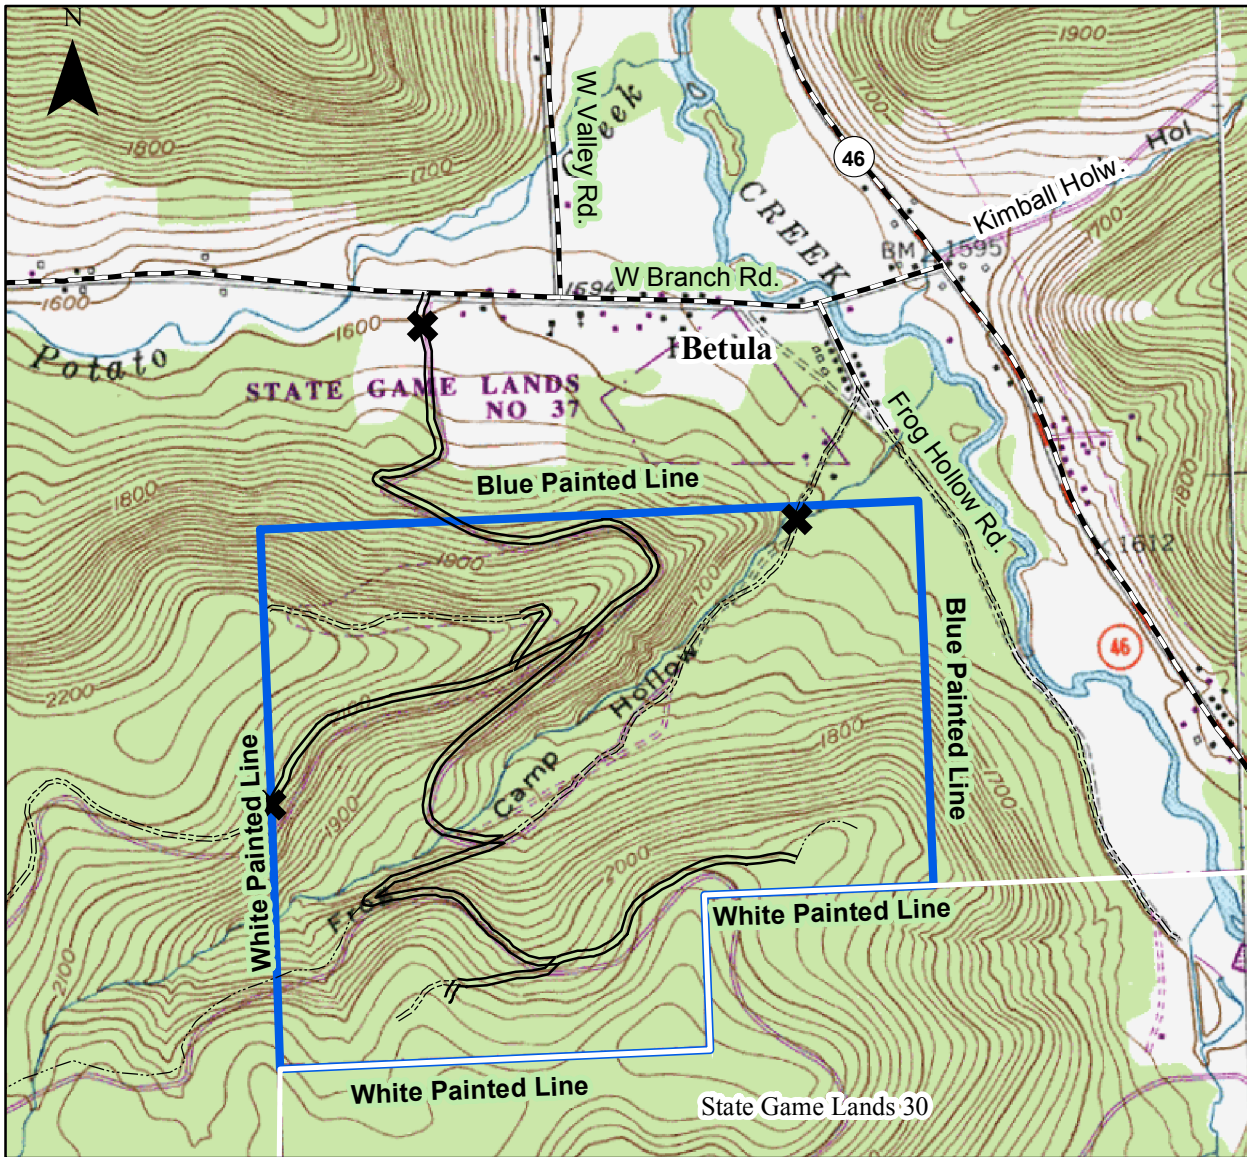

Collins

Kane Hardwood

DMAP Unit 637

-  Gates
-  DMAP Unit 637 Boundary
-  PA State Game Lands
-  Public
-  Primary
-  Secondary
-  Closed

1 inch = 1,500 feet

-  DMAP Unit 637
-  McKean Townships
-  McKean County

The boundaries on this property are clearly marked with blue or white paint blazes. The DMAP area DOES NOT exceed these limits. Entire property is forested and open to hunting.