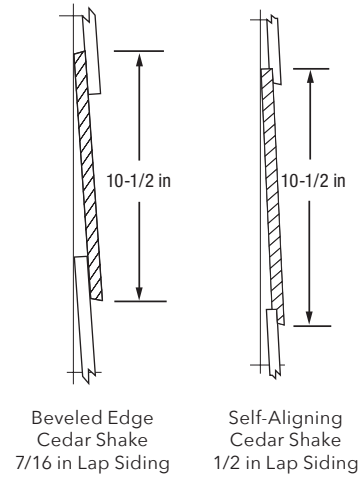

### BEVELED EDGE LAP SIDING

### REVERSIBLE TRIM (16 ft LENGTHS)