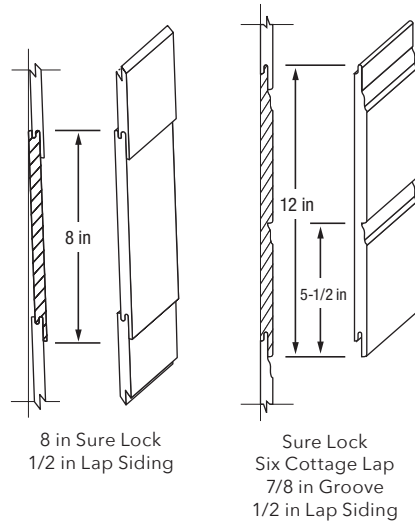

PRODUCT PROFILES

800.417.3674
TruWoodSiding.com

SURE LOCK™ AND SURE LOCK SIX COTTAGE LAP® SIDING