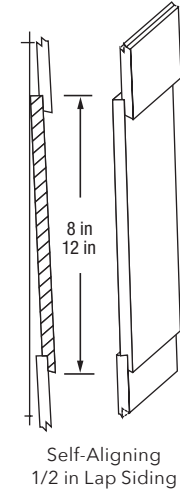

SELF-ALIGNING LAP SIDING