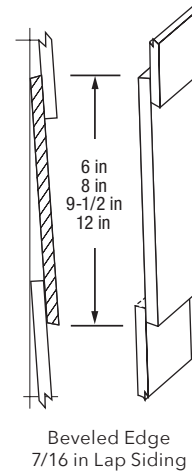

### BEVELED EDGE LAP SIDING

### REVERSIBLE TRIM (16 ft LENGTHS)