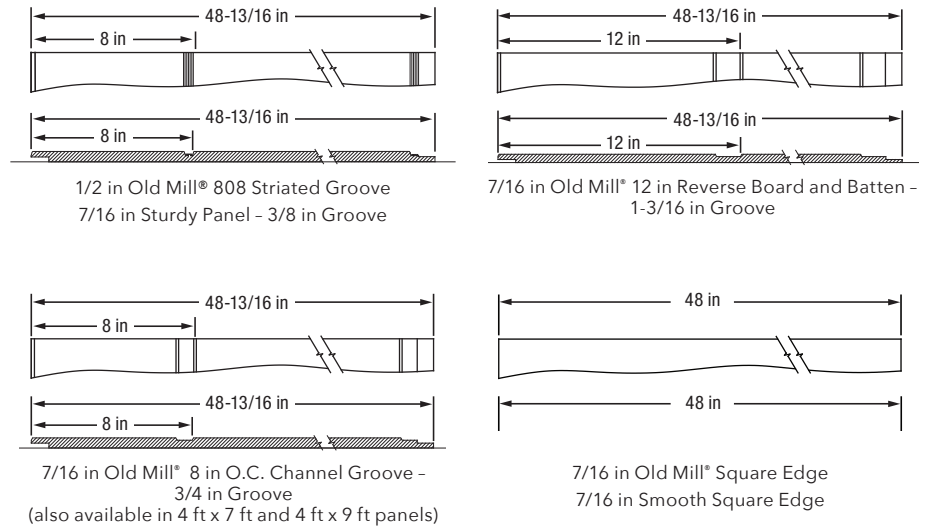

PANEL SIDING (4 ft x 8 ft PANELS)